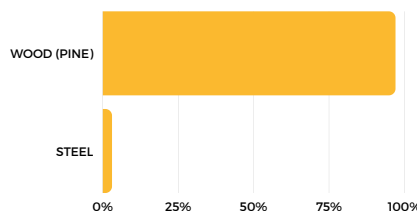

ENVIRONMENTAL PERFORMANCE

RECYCLABILITY

**ROGER LEWIS
OUR MISSION**

“Design & make beautiful contemporary furniture through innovation, pride & passion. Inspire & enable all who connect with Roger Lewis to thrive & enjoy their own journey.”

rogerlewis.uk

[@rogerlewisdesign](https://www.instagram.com/rogerlewisdesign)

SCAN TO
SEE THE
ENTIRE
RANGE