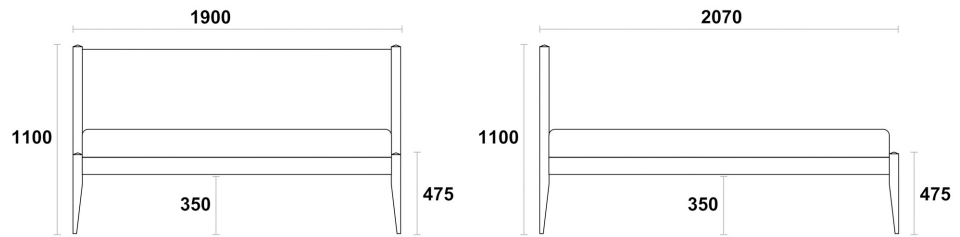

DIMENSIONS

ALL DIMENSIONS ARE IN MILLIMETRES

RL/BED/LUN

DOUBLE BED
RL/BED/LUN/D

KING BED
RL/BED/LUN/K

**SUPER KING BED
RL/BED/LUN/SK**

FEATURES

WOOD