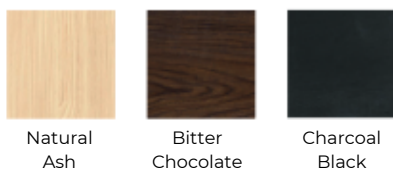

FSC European Redwood

FRAME CONSTRUCTION

FSC European Redwood construction throughout, with mild steel electroplated brackets - D nuts and bolts.

SUSPENSION

FSC European Redwood slats.

MATTRESS

Available on request.

WARRANTY

5 years. See Warranty & Care Guide for more information. Terms & Conditions apply.

ORDERING

Request a quote on our website or contact us.

**CUSTOMISATION
WOOD FINISHES**

Natural Ash

Bitter Chocolate

Charcoal Black

BESPOKE STAINS AVAILABLE ON REQUEST

ENVIRONMENTAL PERFORMANCE

RECYCLABILITY

**ROGER LEWIS
OUR MISSION**

“Design & make beautiful contemporary furniture through innovation, pride & passion. Inspire & enable all who connect with Roger Lewis to thrive & enjoy their own journey.”