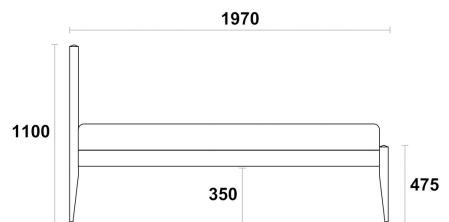

DIMENSIONS

ALL DIMENSIONS ARE IN MILLIMETRES

RL/BED/LUN

DOUBLE BED
RL/BED/LUN/D

KING BED
RL/BED/LUN/K

**SUPER KING BED
RL/BED/LUN/SK**

FEATURES

WOOD