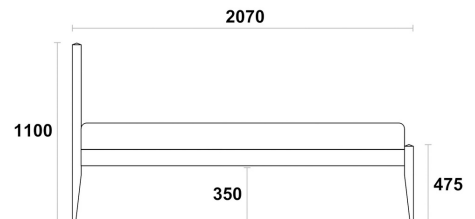

DIMENSIONS

ALL DIMENSIONS ARE IN MILLIMETRES

RL/BED/LUN

DOUBLE BED
RL/BED/LUN/D

KING BED
RL/BED/LUN/K

**SUPER KING BED
RL/BED/LUN/SK**

FEATURES

WOOD