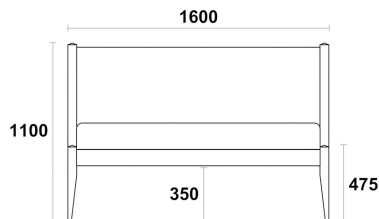

DIMENSIONS

ALL DIMENSIONS ARE IN MILLIMETRES

RL/BED/LUN

DOUBLE BED
RL/BED/LUN/D

KING BED
RL/BED/LUN/K

**SUPER KING BED
RL/BED/LUN/SK**

FEATURES

WOOD