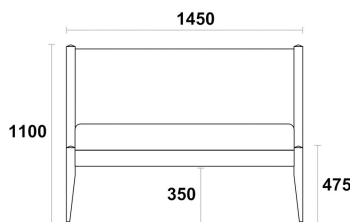

DIMENSIONS

ALL DIMENSIONS ARE IN MILLIMETRES

RL/BED/LUN

DOUBLE BED
RL/BED/LUN/D

KING BED
RL/BED/LUN/K

**SUPER KING BED
RL/BED/LUN/SK**

FEATURES

WOOD