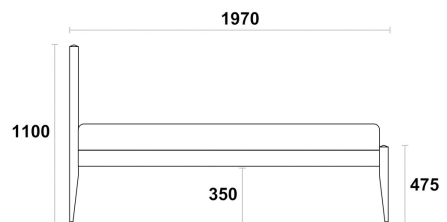

DIMENSIONS

ALL DIMENSIONS ARE IN MILLIMETRES

RL/BED/LUN

DOUBLE BED
RL/BED/LUN/D

KING BED
RL/BED/LUN/K

**SUPER KING BED
RL/BED/LUN/SK**

FEATURES

WOOD