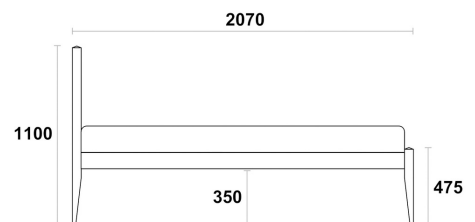

DIMENSIONS

ALL DIMENSIONS ARE IN MILLIMETRES

RL/BED/LUN

DOUBLE BED
RL/BED/LUN/D

KING BED
RL/BED/LUN/K

**SUPER KING BED
RL/BED/LUN/SK**

FEATURES

WOOD