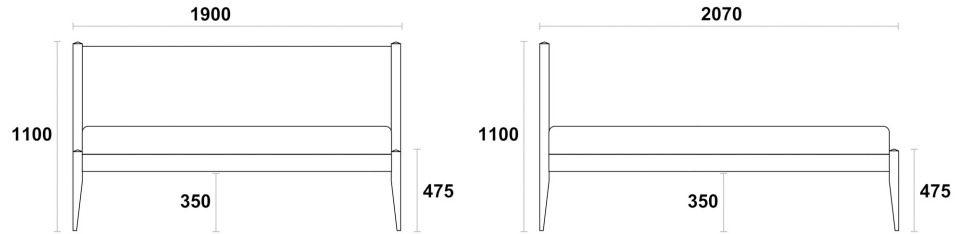

DIMENSIONS

ALL DIMENSIONS ARE IN MILLIMETRES

RL/BED/LUN

DOUBLE BED
RL/BED/LUN/D

KING BED
RL/BED/LUN/K

**SUPER KING BED
RL/BED/LUN/SK**

FEATURES

WOOD