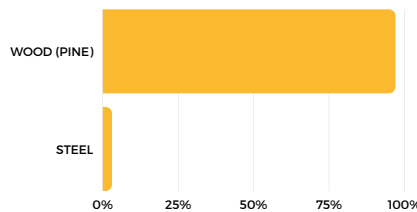

ENVIRONMENTAL PERFORMANCE

RECYCLABILITY

**ROGER LEWIS
OUR MISSION**

“ Design & make beautiful contemporary furniture through innovation, pride & passion. Inspire & enable all who connect with Roger Lewis to thrive & enjoy their own journey. ”

rogerlewis.uk

[@rogerlewisdesign](https://www.instagram.com/rogerlewisdesign)

SCAN TO
SEE THE
ENTIRE
RANGE