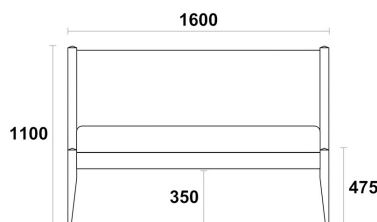

DIMENSIONS

ALL DIMENSIONS ARE IN MILLIMETRES

RL/BED/LUN

DOUBLE BED
RL/BED/LUN/D

KING BED
RL/BED/LUN/K

**SUPER KING BED
RL/BED/LUN/SK**

FEATURES

WOOD