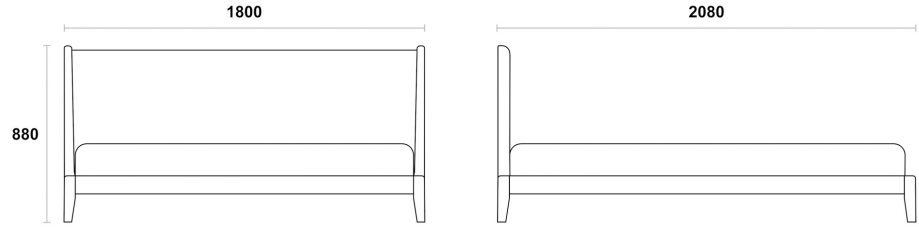

**DIMENSIONS**

**ALL DIMENSIONS ARE IN MILLIMETRES  
RL/BED/SEN**

**DOUBLE BED  
RL/BED/SEN/D**

**KING BED  
RL/BED/SEN/K**

**SUPER KING BED**  
**RL/BED/SEN/SK**

**FEATURES**

**WOOD**

FSC European Redwood