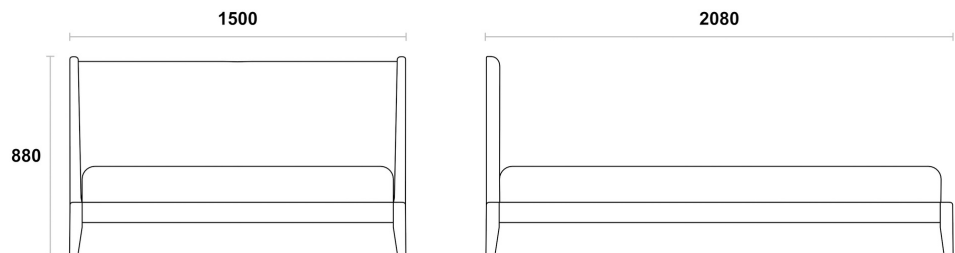

**DIMENSIONS**

**ALL DIMENSIONS ARE IN MILLIMETRES  
RL/BED/SEN**

**DOUBLE BED  
RL/BED/SEN/D**

**KING BED  
RL/BED/SEN/K**

**SUPER KING BED**  
**RL/BED/SEN/SK**

**FEATURES**

**WOOD**

FSC European Redwood