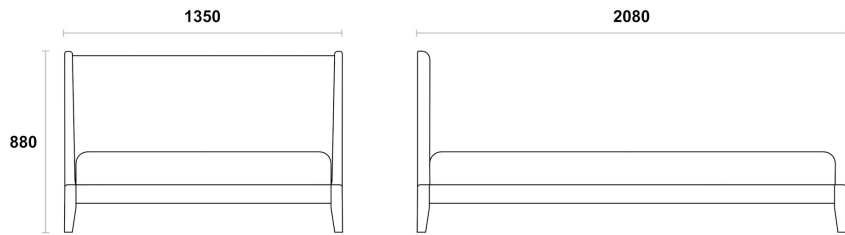

**SENNEN**

The Sennen bed is available in three stained finishes, and is perfect for adding an elegant touch to hospitality spaces.

All our range names are places of tranquillity for our team. Sennen Cove is a beautiful little village on the West Cornish coast. Memories of walking down through the native fauna on the steep cliffs, as the golden sand of the beach and the bright blue water come into view.

**DIMENSIONS**

**ALL DIMENSIONS ARE IN MILLIMETRES  
RL/BED/SEN**

**DOUBLE BED  
RL/BED/SEN/D**

**KING BED  
RL/BED/SEN/K**

**SUPER KING BED**  
**RL/BED/SEN/SK**

**FEATURES**

**WOOD**

FSC European Redwood