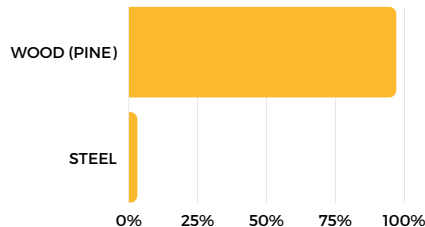

**WARRANTY**

5 years. See Warranty & Care Guide for more information. Terms & Conditions apply.

**ORDERING**

Request a quote on our website or contact us.

**CUSTOMISATION**

**WOOD FINISHES**

Natural  
Ash

Bitter  
Chocolate

Charcoal  
Black

BESPOKE STAINS AVAILABLE ON REQUEST

**ENVIRONMENTAL PERFORMANCE**

**RECYCLABILITY**

ROGER LEWIS  
**OUR MISSION**

“ Design & make beautiful contemporary furniture through innovation, pride & passion. Inspire & enable all who connect with Roger Lewis to thrive & enjoy their own journey. ”