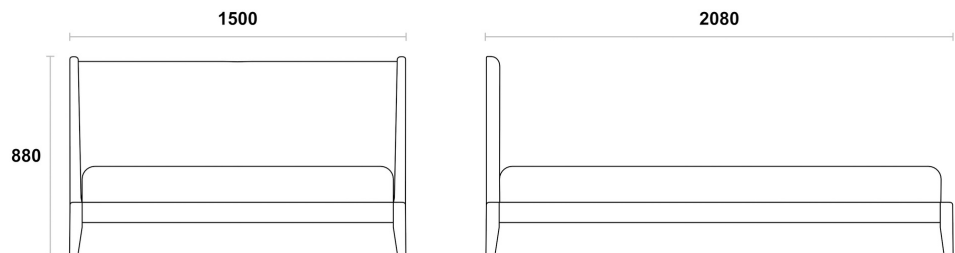

DIMENSIONS

**ALL DIMENSIONS ARE IN MILLIMETRES
RL/BED/SEN**

**DOUBLE BED
RL/BED/SEN/D**

**KING BED
RL/BED/SEN/K**

SUPER KING BED
RL/BED/SEN/SK

FEATURES

WOOD

FSC European Redwood