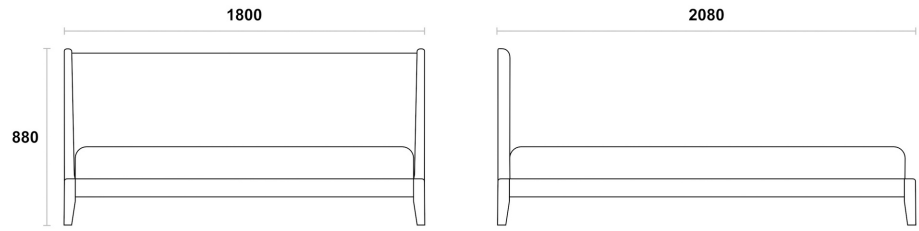

DIMENSIONS

**ALL DIMENSIONS ARE IN MILLIMETRES
RL/BED/SEN**

**DOUBLE BED
RL/BED/SEN/D**

**KING BED
RL/BED/SEN/K**

SUPER KING BED
RL/BED/SEN/SK

FEATURES

WOOD

FSC European Redwood