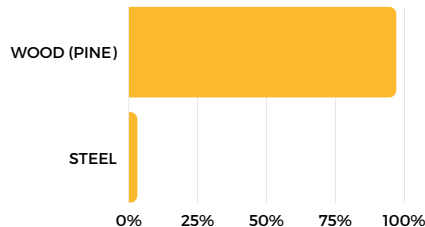

ENVIRONMENTAL PERFORMANCE

RECYCLABILITY

ROGER LEWIS
OUR MISSION

“ Design & make beautiful contemporary furniture through innovation, pride & passion. Inspire & enable all who connect with Roger Lewis to thrive & enjoy their own journey. ”

rogerlewis.uk

[@rogerlewisdesign](https://www.instagram.com/rogerlewisdesign)

SCAN TO
SEE THE
ENTIRE
RANGE