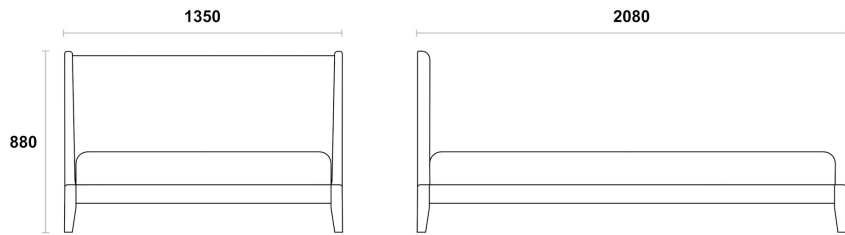

SENNEN

The Sennen bed is available in three stained finishes, and is perfect for adding an elegant touch to hospitality spaces.

All our range names are places of tranquillity for our team. Sennen Cove is a beautiful little village on the West Cornish coast. Memories of walking down through the native fauna on the steep cliffs, as the golden sand of the beach and the bright blue water come into view.

DIMENSIONS

**ALL DIMENSIONS ARE IN MILLIMETRES
RL/BED/SEN**

**DOUBLE BED
RL/BED/SEN/D**

**KING BED
RL/BED/SEN/K**

SUPER KING BED
RL/BED/SEN/SK

FEATURES

WOOD

FSC European Redwood