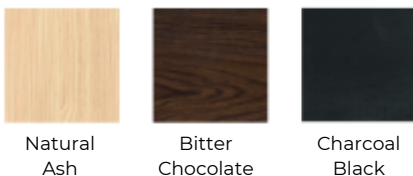

CUSTOMISATIONS
WOOD FINISHES