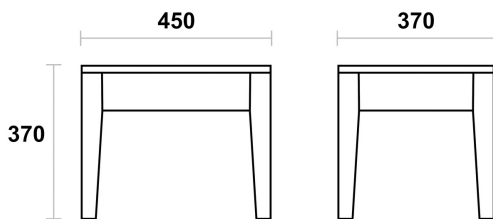

DIMENSIONS

ALL DIMENSIONS ARE IN MILLIMETRES
RL/OTA/ASH/BLA/CHO

FEATURES

WOOD

FSC European Redwood.

FRAME CONSTRUCTION

Mortis and Tennon joints

SUPPORT & SERVICES