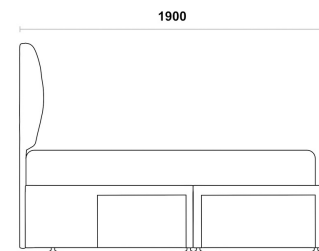

KYNANCE

Perfect for hospitality projects, the Kynance is simple and functional. Designed to create contemporary spaces that are built to be lived in.

All our range names are places of tranquillity for our team. Kynance Cove is situated on the Lizard Peninsula, in Cornwall. Memories of walking through warm, white sand, as the sunlight warms your face, and shines dazzling reflections off the crystal clear water.

DIMENSIONS

ALL DIMENSIONS ARE IN MILLIMETRES

RL/BED/KYN

**DOUBLE BED
RL/BED/KYN/D**

**KING BED
RL/BED/KYN/K**

**SUPER KING BED
RL/BED/KYN/SK**

FEATURES

UPHOLSTERY MATERIAL OPTIONS