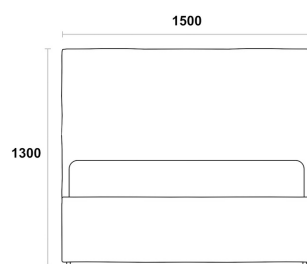

DIMENSIONS

ALL DIMENSIONS ARE IN MILLIMETRES

RL/BED/KYN

**DOUBLE BED
RL/BED/KYN/D**

**KING BED
RL/BED/KYN/K**

**SUPER KING BED
RL/BED/KYN/SK**

FEATURES

UPHOLSTERY MATERIAL OPTIONS