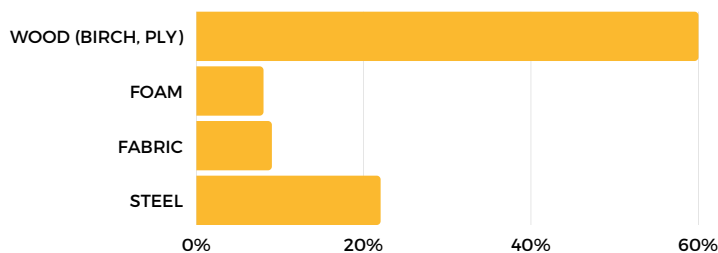

5 years. See Warranty & Care Guide for more information. Terms & Conditions apply.

ORDERING

Request a quote on our website or contact us.

CUSTOMISATIONS

RECOMMENDED FABRICS

DESCRIPTION	NAME	SUPPLIER	PRICE GRADE	MARTINDALE RUB
Mottled wool	Leaf	Kirby Design	3	40,000
Textured Medium Scale Boucle	Tiree *	Bute	7	50,000
Textured Wool	Main Line Flax	Camira	2	50,000
Geometric Double Layered Wool	Coda 2 *	Kvadrat	8	100,000
Plain Wool	Remix 3	Kvadrat	3	100,000
Velvet	Ponza	Vescom	3	100,000
Faux Leather	Sunhide	Sunbury	2	50,000

All fabrics available are BS5852 Crib 5

*Treatment on request

HEADBOARD

AVAILABLE WITH OR WITHOUT HEADBOARD

DRAWERS

AVAILABLE WITH 2, 4, OR NO DRAWERS

Different drawer configurations upon request.

ENVIRONMENTAL PERFORMANCE BASED ON THE BED WITH HEADBOARD