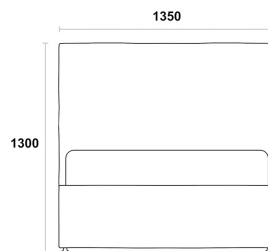

DIMENSIONS

ALL DIMENSIONS ARE IN MILLIMETRES

RL/BED/KYN

**DOUBLE BED
RL/BED/KYN/D**

**KING BED
RL/BED/KYN/K**

**SUPER KING BED
RL/BED/KYN/SK**

FEATURES

UPHOLSTERY MATERIAL OPTIONS