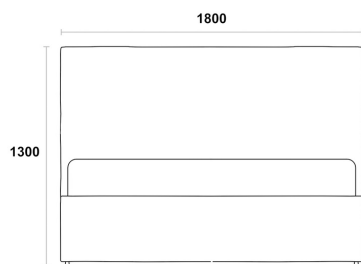

DIMENSIONS

ALL DIMENSIONS ARE IN MILLIMETRES

RL/BED/KYN

**DOUBLE BED
RL/BED/KYN/D**

**KING BED
RL/BED/KYN/K**

**SUPER KING BED
RL/BED/KYN/SK**

FEATURES

UPHOLSTERY MATERIAL OPTIONS