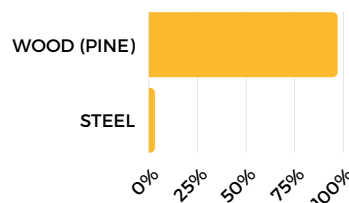

ENVIRONMENTAL PERFORMANCE

RECYCLABILITY

ROGER LEWIS
OUR MISSION

“ Design & make beautiful contemporary furniture through innovation, pride & passion. Inspire & enable all who connect with Roger Lewis to thrive & enjoy their own journey. ”

rogerlewis.uk

@rogerlewisdesign

SCAN TO
VIEW
FULL
RANGE